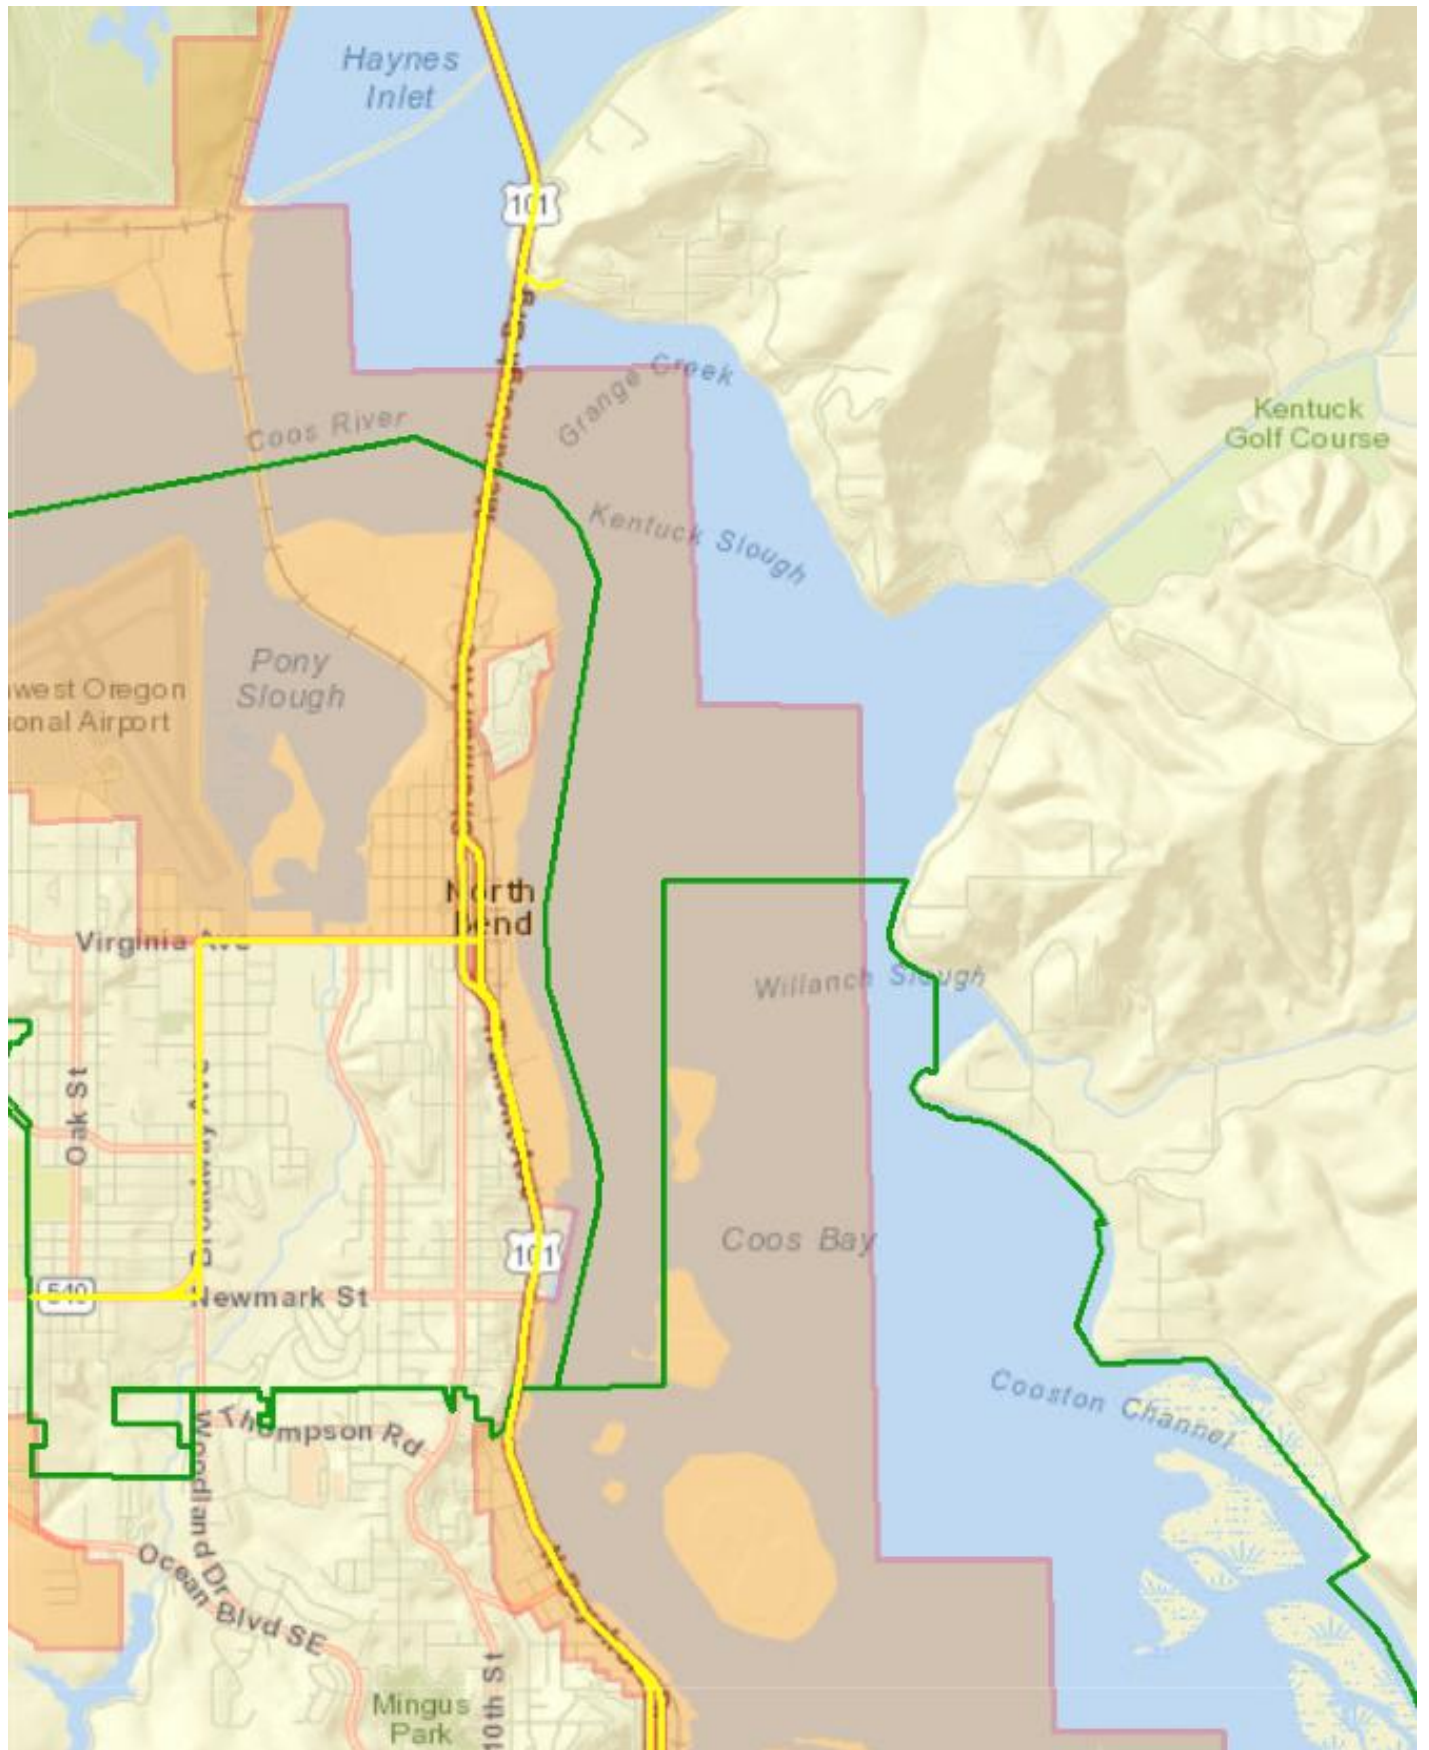

Coos Bay Enterprise Zone Expanded View #4