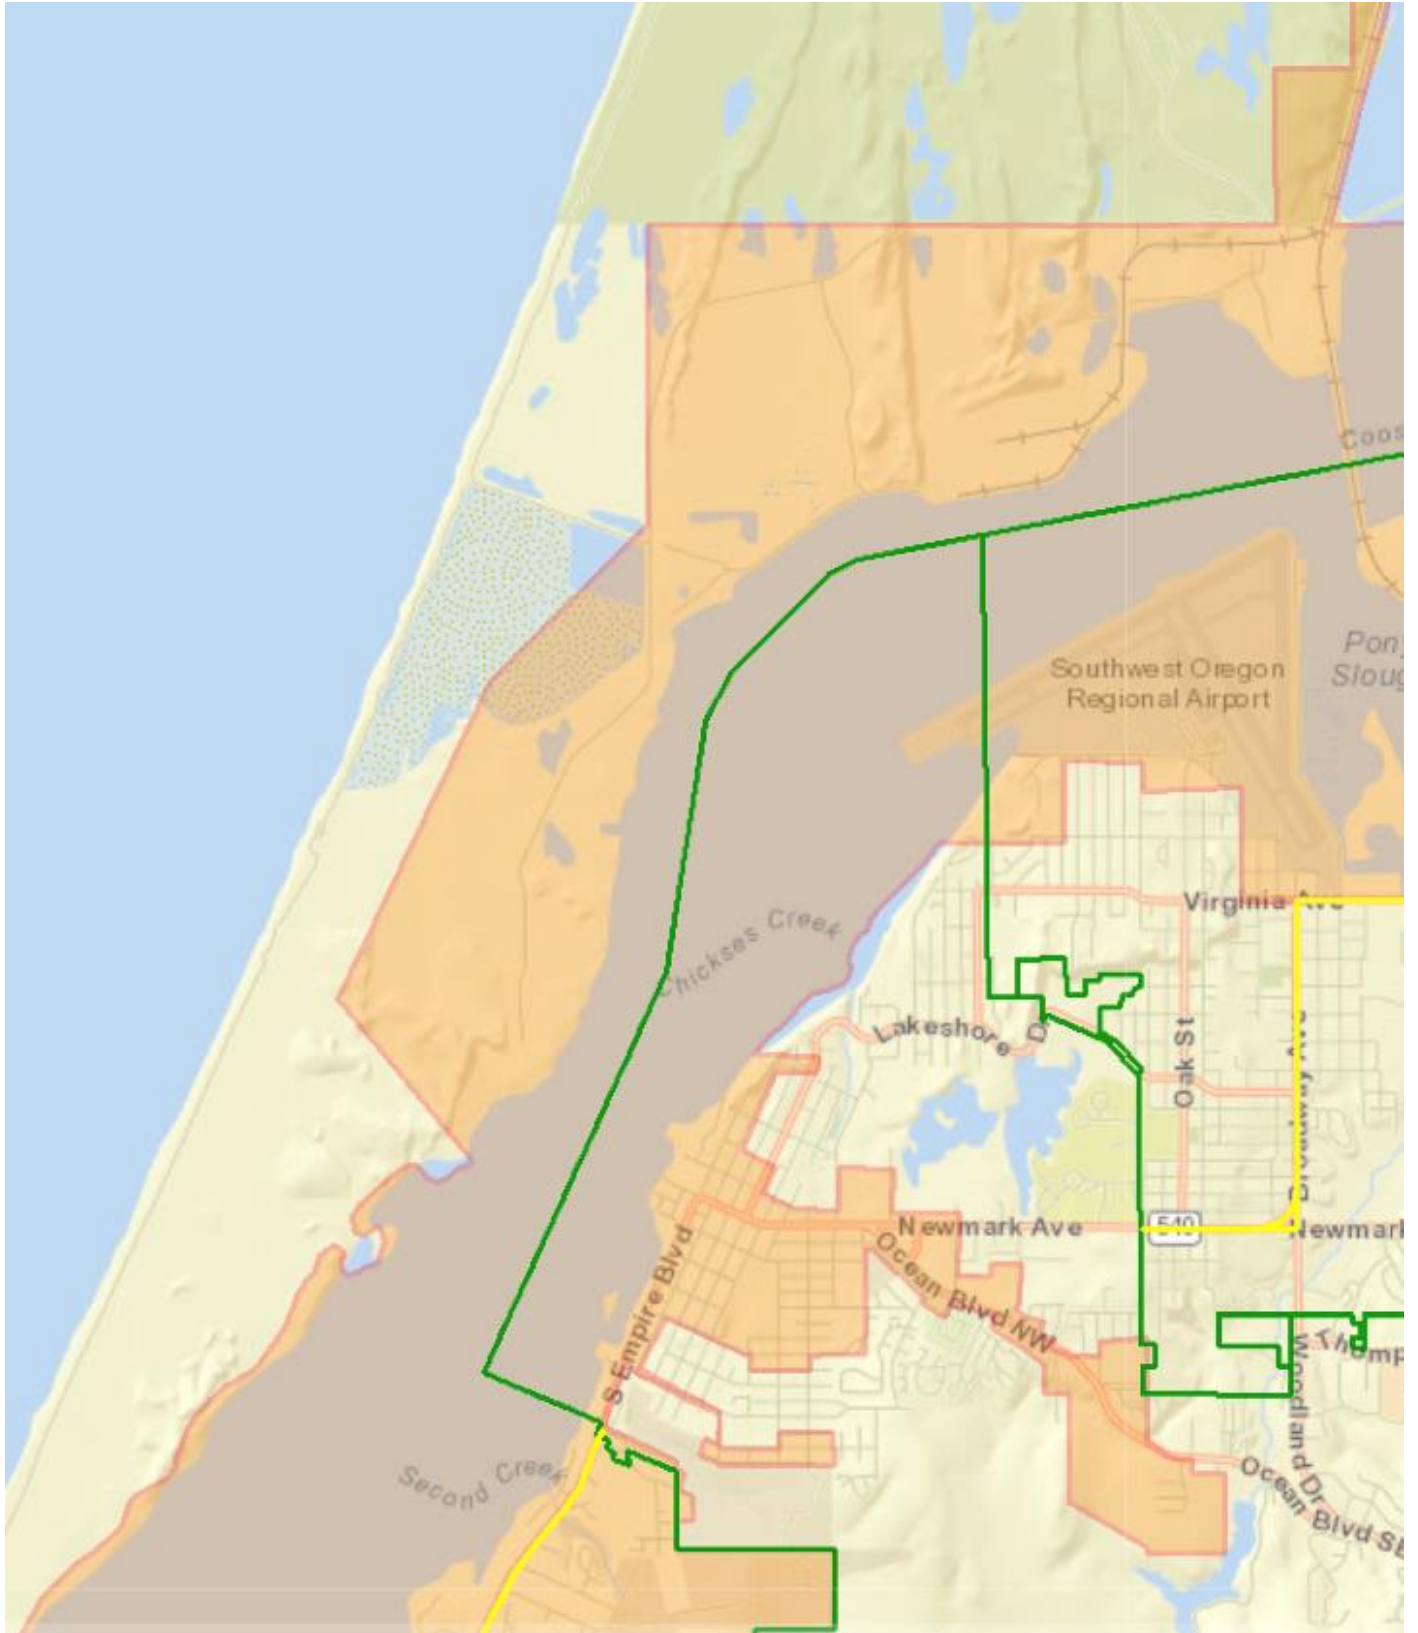

Coos Bay Enterprise Zone Expanded View #3