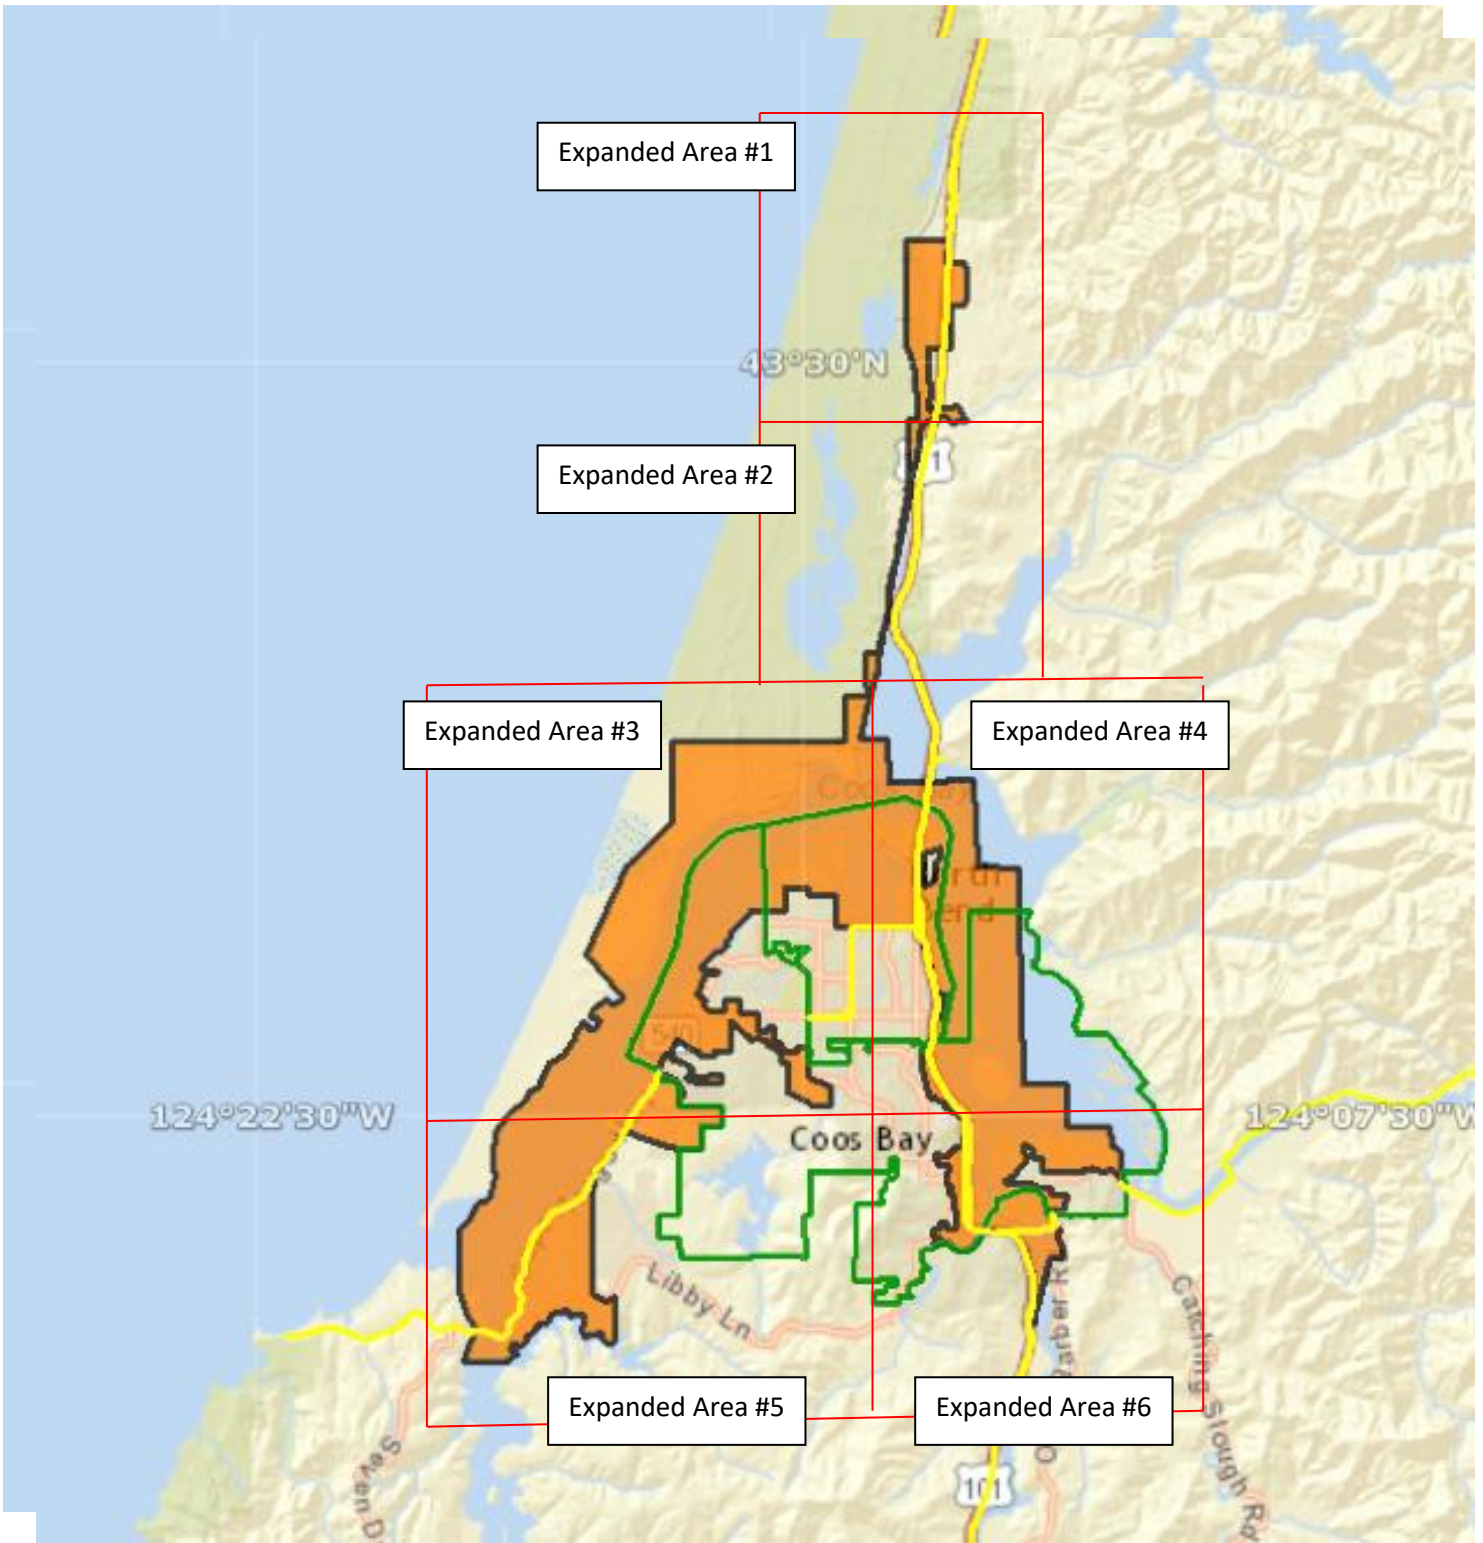

# Coos Bay Enterprise Zone **OVERVIEW**

**Orange area with outline:** Enterprise Zone

**Green line:** City limits boundary

# Coos Bay Enterprise Zone Expanded View #1

## Coos Bay Enterprise Zone Expanded View #2